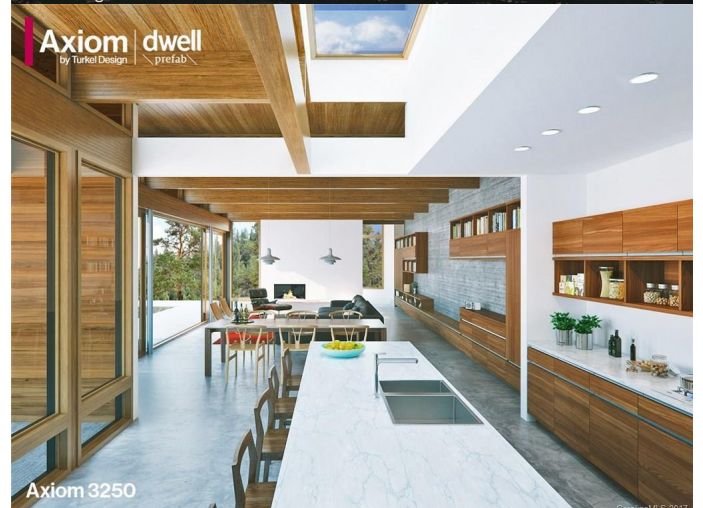

$100,000 - 0000 Perry Williams Road, Hamlet

MLS® #3313449

$100,000

0 Bedroom, 0.00 Bathroom,
Land on 14.37 Acres

None, Hamlet, NC

Build the home of your dreams on this beautiful level 14+acre property located just off Hwy 74-bypass in Hamlet. The property has over 513' of frontage on Perry Williams Road. The land is currently vacant. Pictures have been provided to illustrate the possibilities. Property can be subdivided. By the way, there are other parcels available.

Essential Information

MLS® #	3313449
Price	$100,000
Bathrooms	0.00
Acres	14.37
Type	Land
Sub-Type	Lots/Acres/Farms
Status	Active

Community Information

Address	0000 Perry Williams Road
Subdivision	None
City	Hamlet
County	Richmond
State	NC
Zip Code	28345

Exterior

Lot Description Level,Open Lot,Wooded

School Information