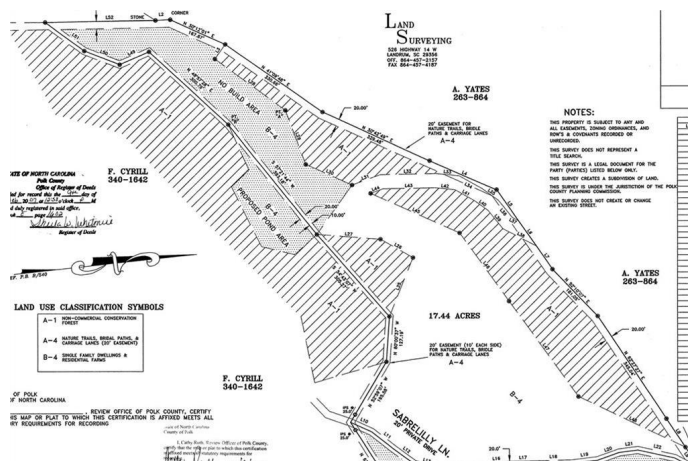

$529,000 - Sabrelilly Lane, Columbus

MLS® #3214073

$529,000

0 Bedroom, 0.00 Bathroom,
Land on 17.44 Acres

Caroland Farms, Columbus, NC

JUST REDUCED! One of the few Caroland Farm lots left and ready to build your dream farm upon. The 17 acres are mostly in good grass pasture and offers a great pastoral and pond view. There is a high capacity well in place and the lot would allow for building a multilevel home with a walk-out basement. Direct Equestrian trail access on private NPA and CETA trails. Paved and shared driveway with only one other homes access.

Essential Information

MLS® #	3214073
Price	$529,000
Bathrooms	0.00
Acres	17.44
Type	Land
Sub-Type	Lots/Acres/Farms
Status	Active

Community Information

Address	Sabrelilly Lane
Subdivision	Caroland Farms
City	Columbus
County	Polk
State	NC
Zip Code	28722

Amenities

Utilities	Underground Utilities